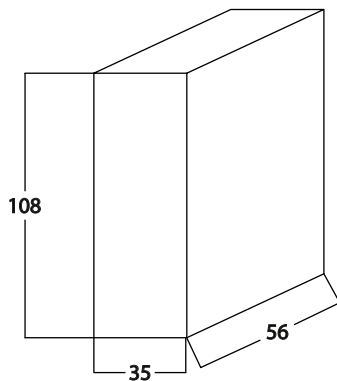

## Storage Compartment

- \* Also available separately: - 9.Z1125/HO > 12 long hooks + 6 short hooks  
- 9.Z1125/SH > 1 shelf

Side Panel - Cardboard Box Dimensions

Central Module - Cardboard Box Dimensions

Code	Net Price	Description	Box Dimensions	Weight	EAN Code
9.Z1210	545.00 €	Central Module	Width: 106 cm Height: 120 cm Depth: 60 cm	78 kg	8050246741832
9.Z1209	96.00 €	Side Panel (To be ordered separately)	Width: 56 cm Height: 108 cm Depth: 35 cm	14 kg	8050246741825
9.Z1207	26.00 €	Magnetic graphic HLR iBrid - Left (to be ordered separately. Not included with the central module)	-	150 gr	8050246741801
9.Z1208	26.00 €	Magnetic graphic HLR iBrid - Right (to be ordered separately. Not included with the central module)	-	150 gr	8050246741818
9.Z1125/HO	48.00 €	Additional hook set (12 long + 6 short)	Long hooks: 20cm Short hooks: 10cm	-	8050246742174
9.Z1125/SH	88.00 €	Additional shelf (1pc.)	-	-	8050246742181