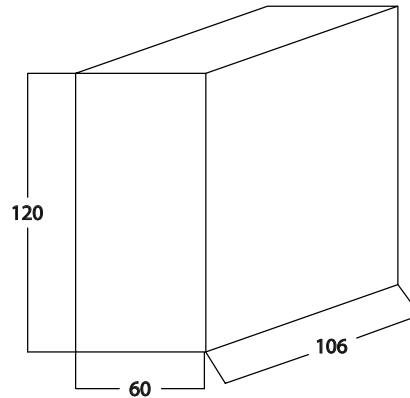

## NEW COMPACT PACKAGING FOR EASIER STORAGE AND SHIPPING

The new RUPES Deluxe Display, unlike the previous version, has been designed to be split inside the cardboard box, significantly reducing the overall package size. Once received, assembly is quick and easy.

Side Panel - Cardboard Box Dimensions

Central Module - Cardboard Box Dimensions

Code	Net Price	Description	Box Dimensions	Weight	EAN Code
9.Z1210	545.00 €	Central Module	Width: 106 cm Height: 120 cm Depth: 60 cm	78 kg	8050246741832
9.Z1209	96.00 €	Side Panel (To be ordered separately)	Width: 56 cm Height: 108 cm Depth: 35 cm	14 kg	8050246741825
9.Z1207	26.00 €	Magnetic graphic HLR iBrid - Left (to be ordered separately. Not included with the central module)	-	150 gr	8050246741801
9.Z1208	26.00 €	Magnetic graphic HLR iBrid - Right (to be ordered separately. Not included with the central module)	-	150 gr	8050246741818
9.Z1125/HO	48.00 €	Additional hook set (12 long + 6 short)	Long hooks: 20cm Short hooks: 10cm	-	8050246742174
9.Z1125/SH	88.00 €	Additional shelf (1pc.)	-	-	8050246742181